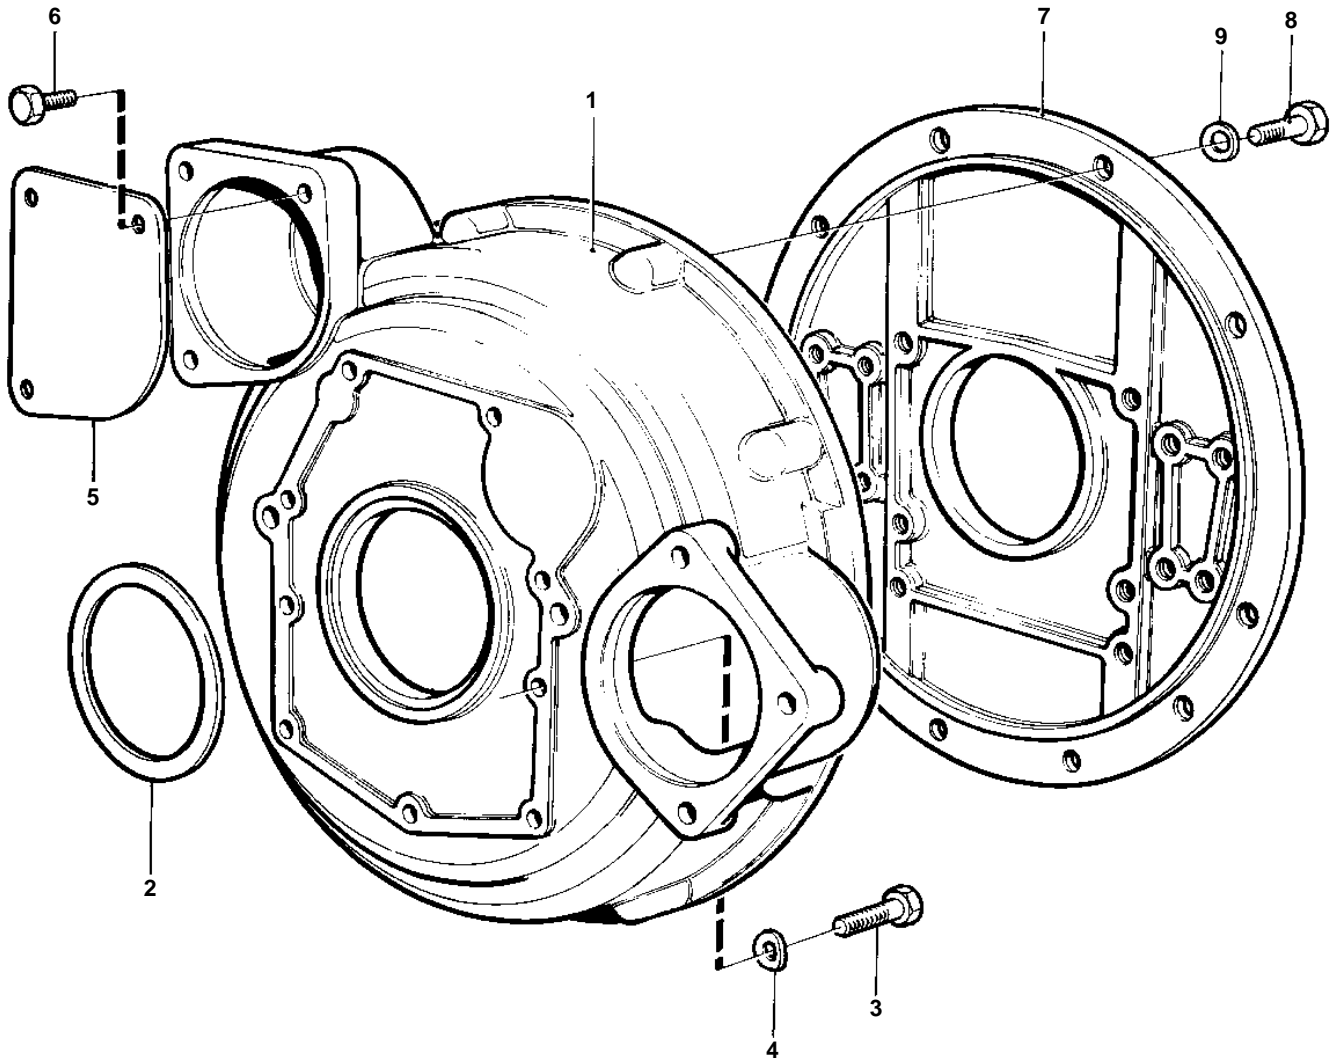

2002,2003,2003SOLAS,2003B-SOLAS,2003TB-SOLAS

10649

2002,2003,2003SOLAS,2003B-SOLAS,2003TB-SOLAS

REF	PART NO.	QTY	DESCRIPTION	NOTES
1	858363	1	Flywheel housing	
2	840919	1	Sealing ring	
3	955297	9	Screw	
4	941907	9	Spring washer	
5	423081	1	Flange	
	423081	2	Flange	FOR ENGINES WITH PRODUCT NO. 868006,868028 AND 868007, 868029 WHICH IS LACKING A STARTER.
6	946471	3	Screw	
	946471	6	Screw	FOR ENGINES WITH PRODUCT NO. 868006,868028 AND 868007, 868029 WHICH IS LACKING A STARTER.
7	858364	1	Cover	FOR 2003SOLAS, 2003B-SOLAS AND 2003TB-SOLAS WITH MS2B.
	858774	1	Cover	FOR PRM -REVERSE GEAR.
8	970949	10	Screw	L = 35 MM, FOR 858364
	946472	9	Screw	L = 30 MM, FOR 858774
	959239	1	Screw	L = 30 MM, FOR 858774
9	941908	10	Spring washer	
	960148	1	Washer	FOR 959239